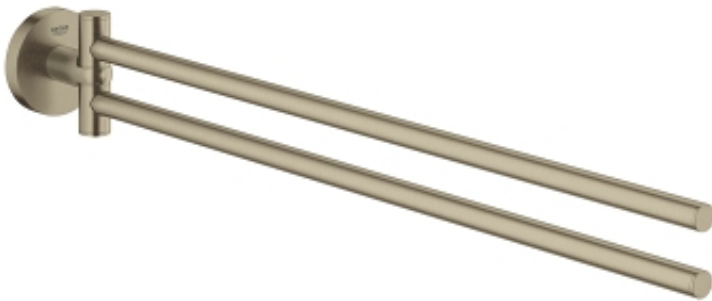

ESSENTIALS
Towel bar
MODEL # 40371EN1

Pure Freude
an Wasser

GROHE

Product Description:
ESSENTIALS
Towel bar

Standard Specification:
material: metal
2 arms, pivotable
439 mm
concealed fastening
GROHE StarLight finish

Color:
□ 40371EN1 brushed nickel